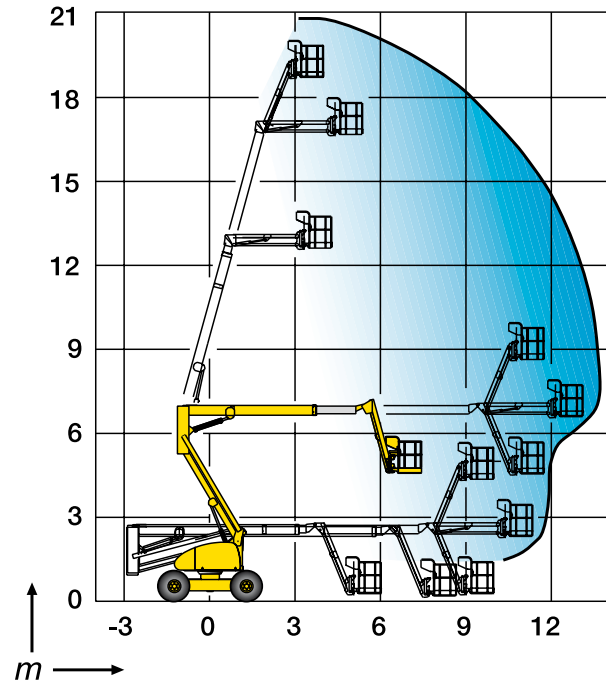

Optimal productivity

- Continuous 360° turntable rotation
- Full proportional controls and simultaneous boom functions
- Narrow turning radius (3.9 m)
- Zero tailswing

Outstanding rough terrain driving features

- 4 wheel steer and 4 wheel drive mean greater manoeuvrability
- Industry leading 13.5 m outreach
- Hydraulic differential lock
- 42 cm ground clearance

Robust, reliable and easy to maintain

Haulotte 
GROUP

More than lifting

HA20 PX

ROUGH TERRAIN ARTICULATING BOOMS

TECHNICAL DATA

HA20 PX

Working height	20.65 m
Platform height	18.65 m
Horizontal outreach	13.5 m
Up and over clearance	6.8 m
Lift capacity	230 kg
F x G Platform size	1.8 x 0.8 m
A Length	8.93 m
B Width	2.38 m
C Height - stowed	2.67 m
H Transport length	6.8 m
Transport height	3.1 m
Vertical jib rotation	140° (+70/-70)
Platform rotation	180° (+90/-90)
Turntable rotation	360°
Tailswing	0 m
D Wheelbase	2.8 m
E Ground clearance	42 cm
Tilt	5°
Drive speed	0.5 - 4.5 km/h
Gradeability	40 %
Turning radius - outside	3.9 m
Tires - foam-filled	385/65-22.5
Power source	31.2 kW - 42.4 hp
Weight	11 710 kg

STANDARD EQUIPMENT

- 4 wheel drive and steer
- Continuous 360° turntable
- Safe to use in winds up to 45km/h
- 150 l fuel tank; 1.50 m filling height
- 5° tilt alarm
- 12 V battery / electrical control system
- Auxiliary power in platform
- Brake release
- Hourmeter
- Mechanical turret slewing hook
- Towing hooks / lifting eyes