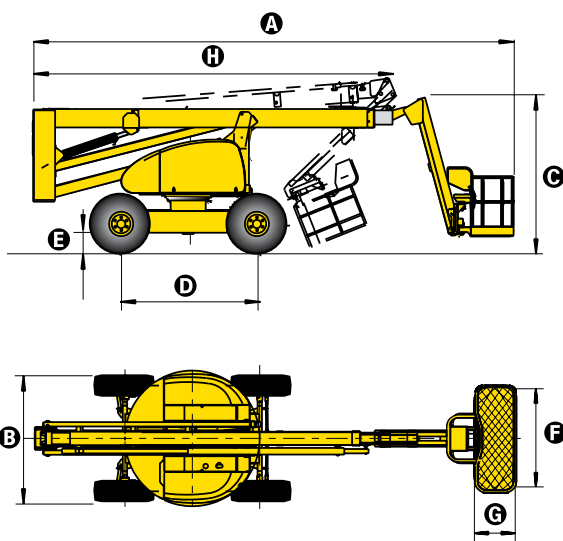

- 4 wheel steer and 4 wheel drive mean greater manoeuvrability
- Industry leading 13.5 m outreach
- Hydraulic differential lock
- 42 cm ground clearance

Robust, reliable and easy to maintain

Haulotte 
GROUP

More than lifting

HA20 PX

ROUGH TERRAIN ARTICULATING BOOMS

TECHNICAL DATA

HA20 PX

Working height	20.65 m
Platform height	18.65 m
Horizontal outreach	13.5 m
Up and over clearance	6.8 m
Lift capacity	230 kg
F x G Platform size	1.8 x 0.8 m
A Length	8.93 m
B Width	2.38 m
C Height - stowed	2.67 m
H Transport length	6.8 m
Transport height	3.1 m
Vertical jib rotation	140° (+70/-70)
Platform rotation	180° (+90/-90)
Turntable rotation	360°
Tailswing	0 m
D Wheelbase	2.8 m
E Ground clearance	42 cm
Tilt	5°
Drive speed	0.5 - 4.5 km/h
Gradeability	40 %
Turning radius - outside	3.9 m
Tires - foam-filled	385/65-22.5
Power source	31.2 kW - 42.4 hp
Weight	11 710 kg

STANDARD EQUIPMENT

- 4 wheel drive and steer
- Continuous 360° turntable
- Safe to use in winds up to 45km/h
- 150 l fuel tank; 1.50 m filling height
- 5° tilt alarm
- 12 V battery / electrical control system
- Auxiliary power in platform
- Brake release
- Hourmeter
- Mechanical turret slewing hook
- Towing hooks / lifting eyes

OPTIONS AND ACCESSORIES

- Power to platform
- 3.3 kW on-board generator (belt driven)
- Large platform 2.44 x 0.8m
- Travel alarm
- Rotating beacon
- Working light
- Catalytic exhaust
- Biodegradable hydraulic oil
- Cold weather package
- Warm environment kit
- Non marking tires
- Flashing light
- 60 km/h wind package (maximum capacity 250 kg ; machine weight 12,260 kg)