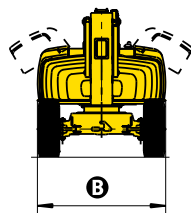

Authorised Reseller : Shakti Equipments Pvt. Ltd.

Block No. 140, Near Vitawa Octroi Naka, Thane Belapur Road, Vitawa, Thane West - 400 605.

Tel: +91 - 22 - 2542 0127 Email: info@shaktiequipments.com